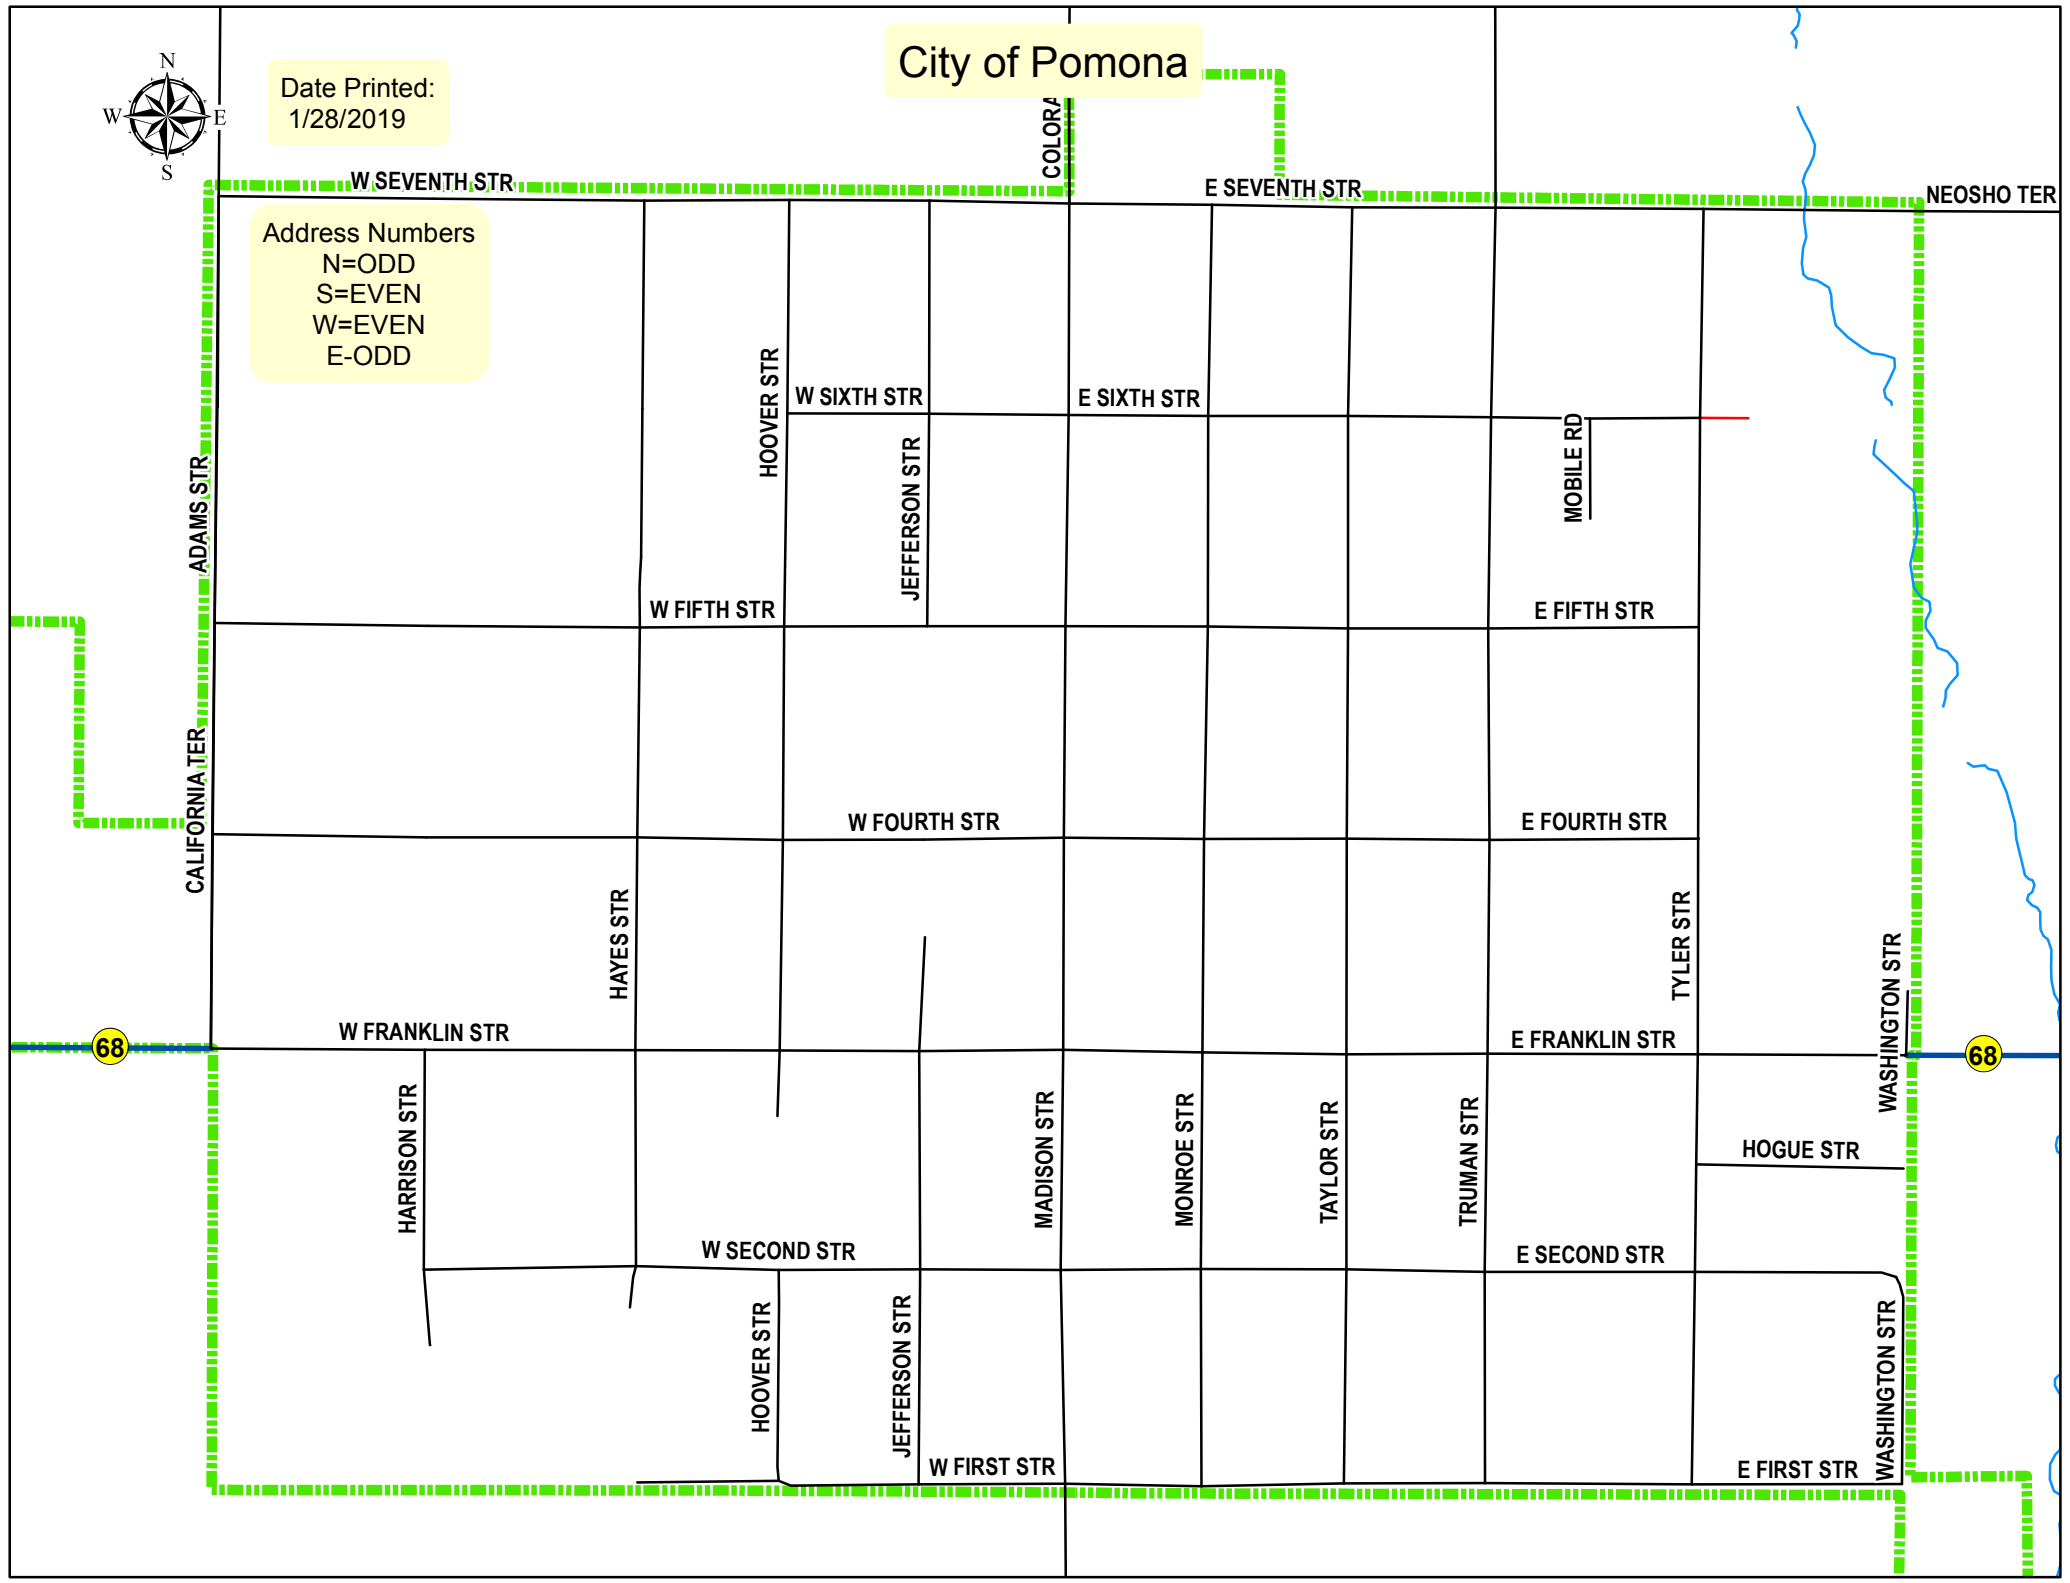

City of Pomona

Date Printed:
1/28/2019

Address Numbers
N=ODD
S=EVEN
W=EVEN
E-ODD

CALIFORNIA TER
ADAMS STR

COLORA

W SEVENTH STR

E SEVENTH STR

NEOSHO TER

HOOVER STR

W SIXTH STR

E SIXTH STR

MOBILE RD

W FIFTH STR

JEFFERSON STR

E FIFTH STR

W FOURTH STR

MADISON STR

MONROE STR

TAYLOR STR

TRUMAN STR

E SECOND STR

HOGUE STR

WASHINGTON STR

68

HOOVER STR

JEFFERSON STR

W FIRST STR

E FIRST STR

WASHINGTON STR