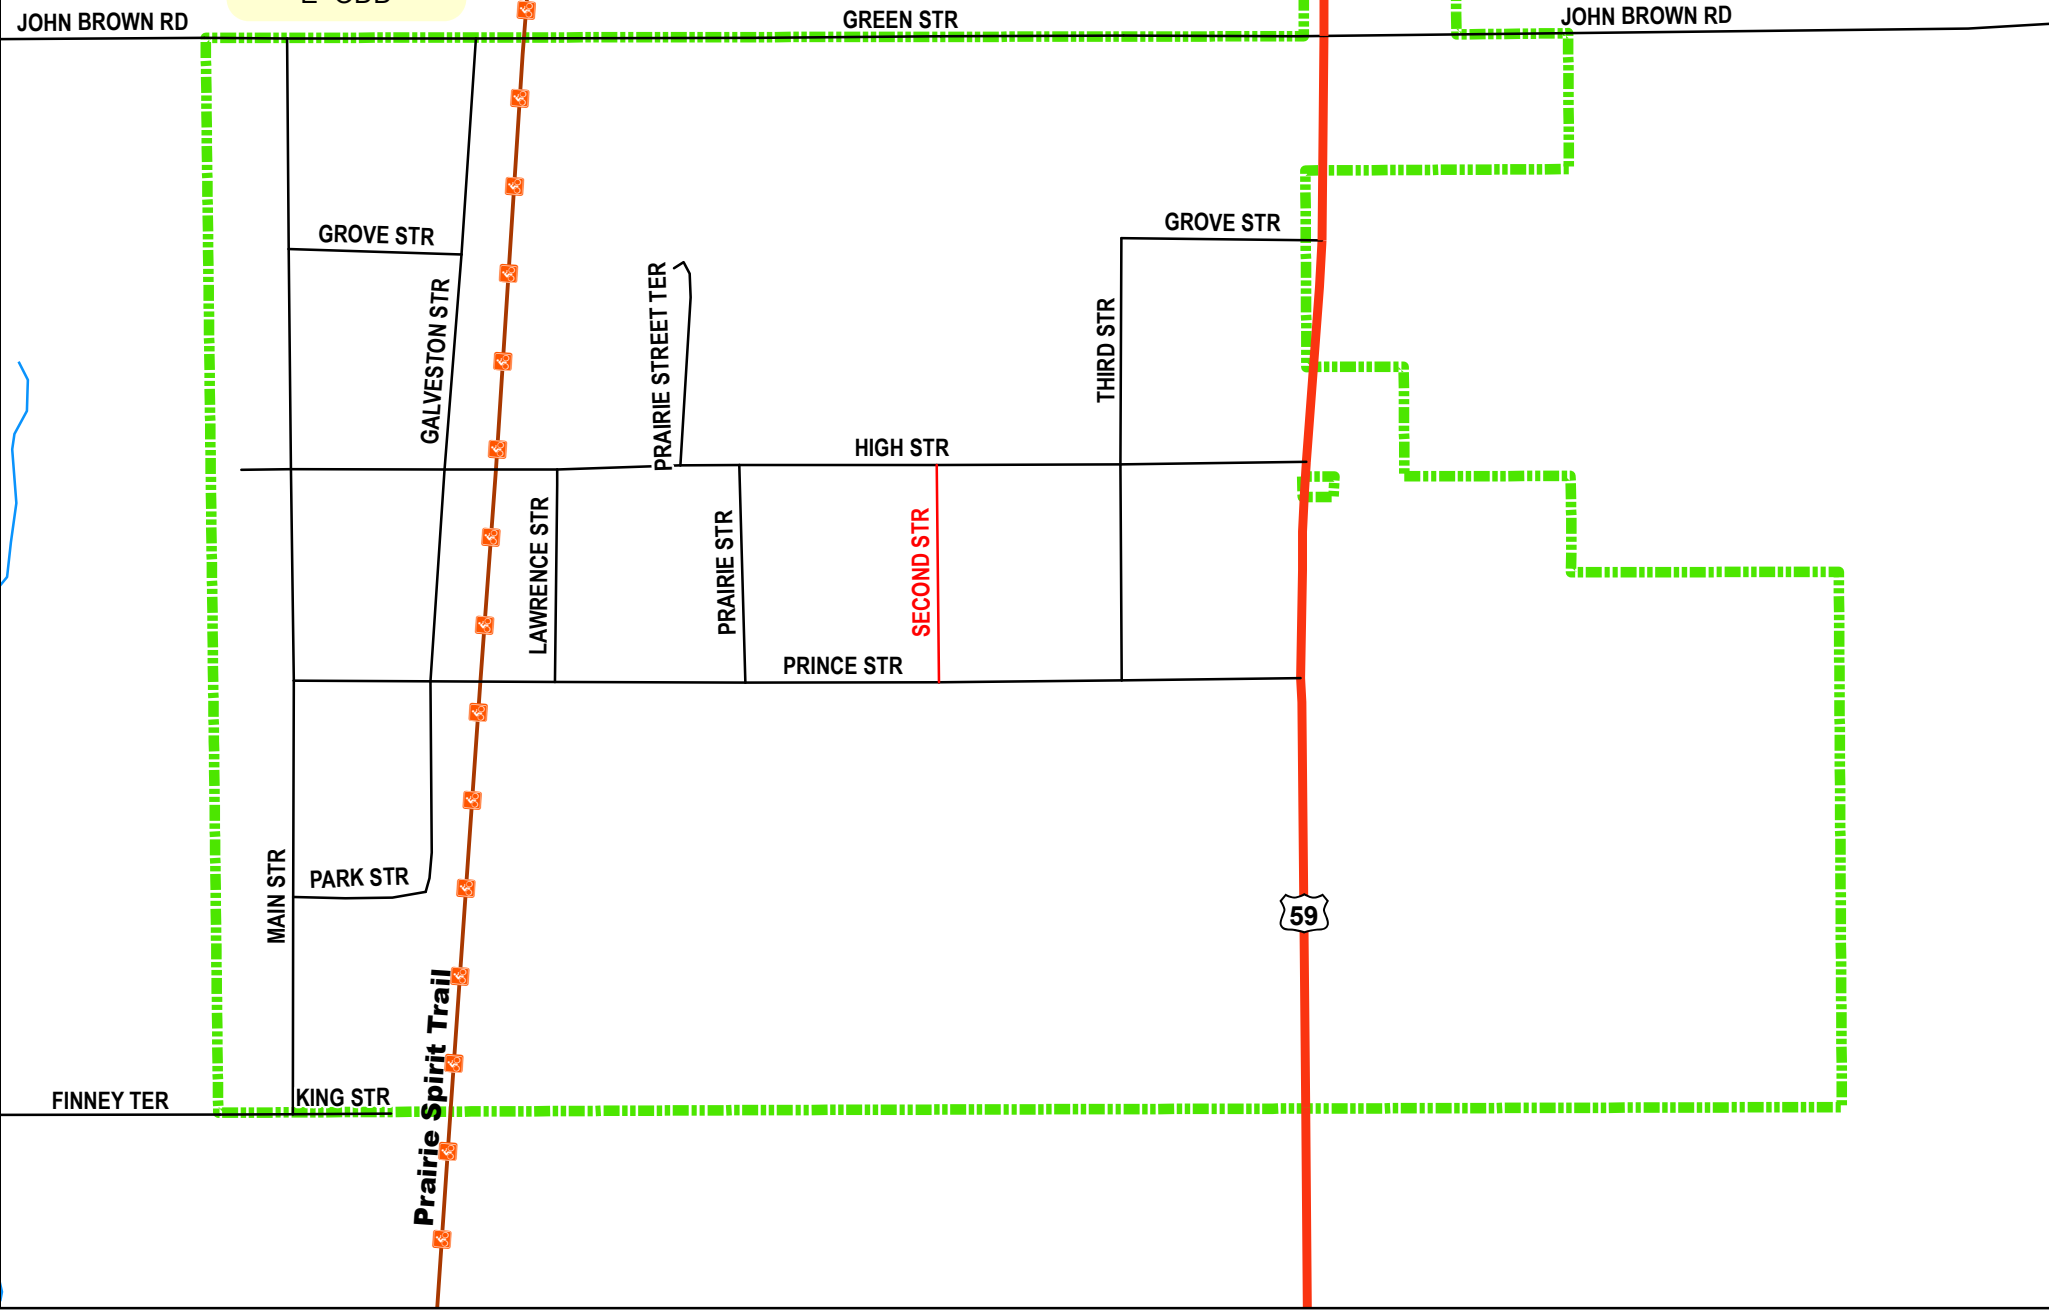

City of Princeton

Date Printed:
1/28/2019

Address Numbers
N=EVEN
S=ODD
W=EVEN
E=ODD

59

Prairie Spirit Trail