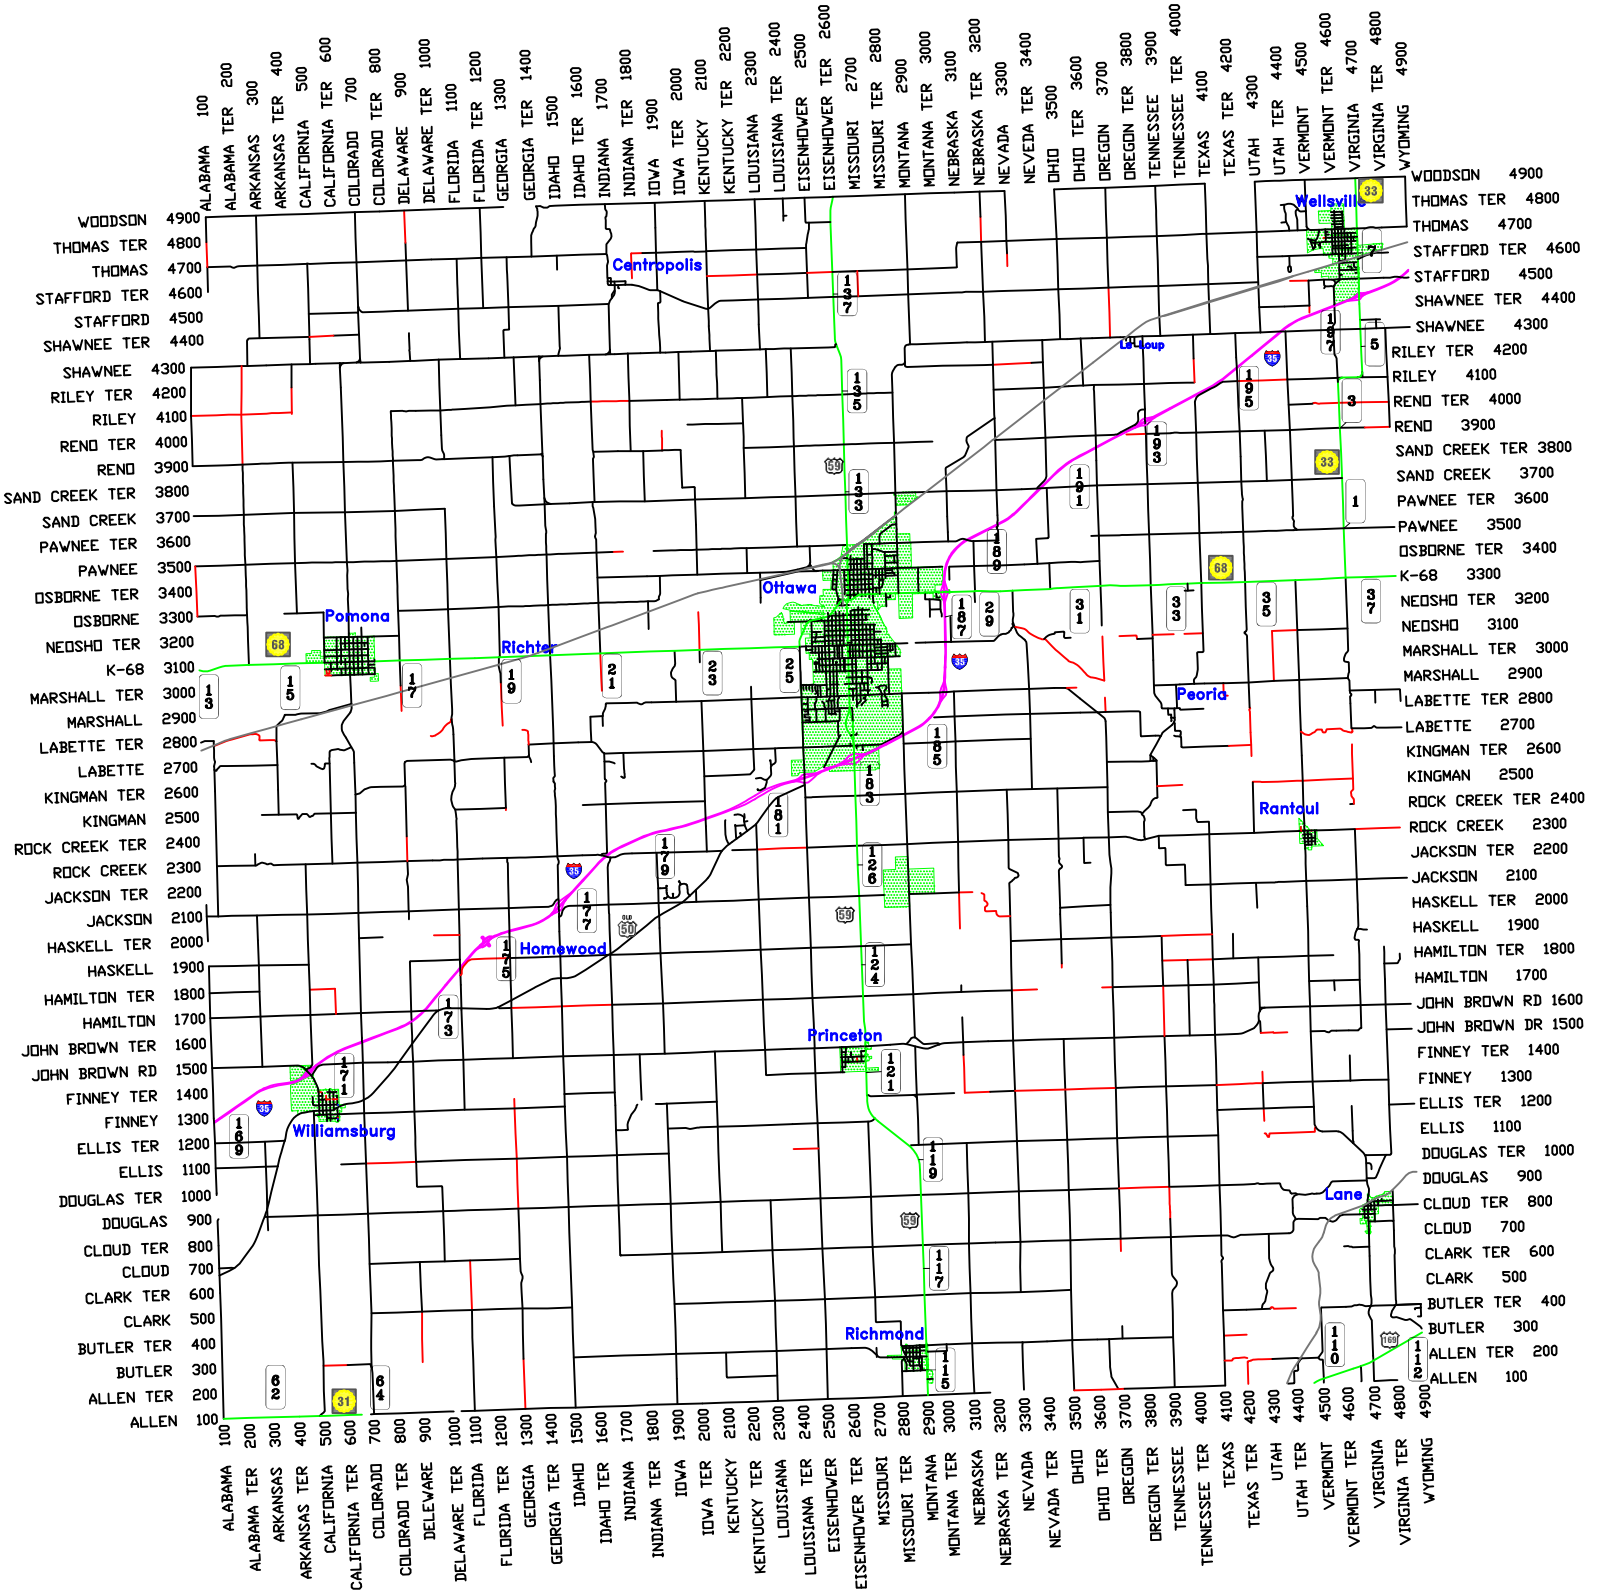

FRANKLIN COUNTY ROAD MAP

- HIGHWAY I-35
- STATE HIGHWAYS
- MIN MAINT ROAD
- 1 5 MILE MARKERS

PROJECTION:	KANSAS STATE PLANE COORDINATES
DRAWN BY:	ROY S. (CADMAN) BAKER
DATE DRAWN:	APRIL 24, 2007